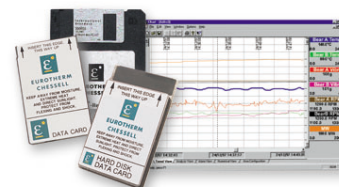

Recorder Accessories, Pens, Charts and Software

Archive Media

| | |
|---------------------|-----------------|
| SUB4100/MEMORY/256k | 256Kb PCMCIA |
| SUB4100/MEMORY/2M | 2Mb PCMCIA |
| SUB4100/MEMORY/6M | 6Mb PCMCIA |
| SUB51/MEMORY/16M | 16Mb ATA Flash |
| SUB51/MEMORY/32M | 32Mb ATA Flash |
| SUB51/MEMORY/64M | 64Mb ATA Flash |
| SUB51/MEMORY/256M | 256Mb ATA Flash |